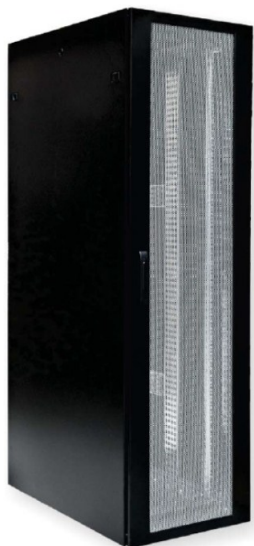

Product Information

4DC cabinet, BKT 47U, 600/1200/2200 W/D/H mm. one-piece perforated front door, RAL 9005 black

Card No. PI_S4DC4760123411.3_02.16

Standards

EIA-310-D, IEC 60297-1, IEC 60297-2, ROHS

Features

- Material: steel sheet
- Front door: one-piece perforated
- Rear door: two-piece perforated
- Side walls: steel sheet
- Load capacity: 1500 kg
- IP rating: 20
- Colour: RAL 9005

Performance/Variants

Type	Width (mm)	Depth (mm)	Height (mm)	Index
47U	600	1200	2200	S4DC4760123411.3